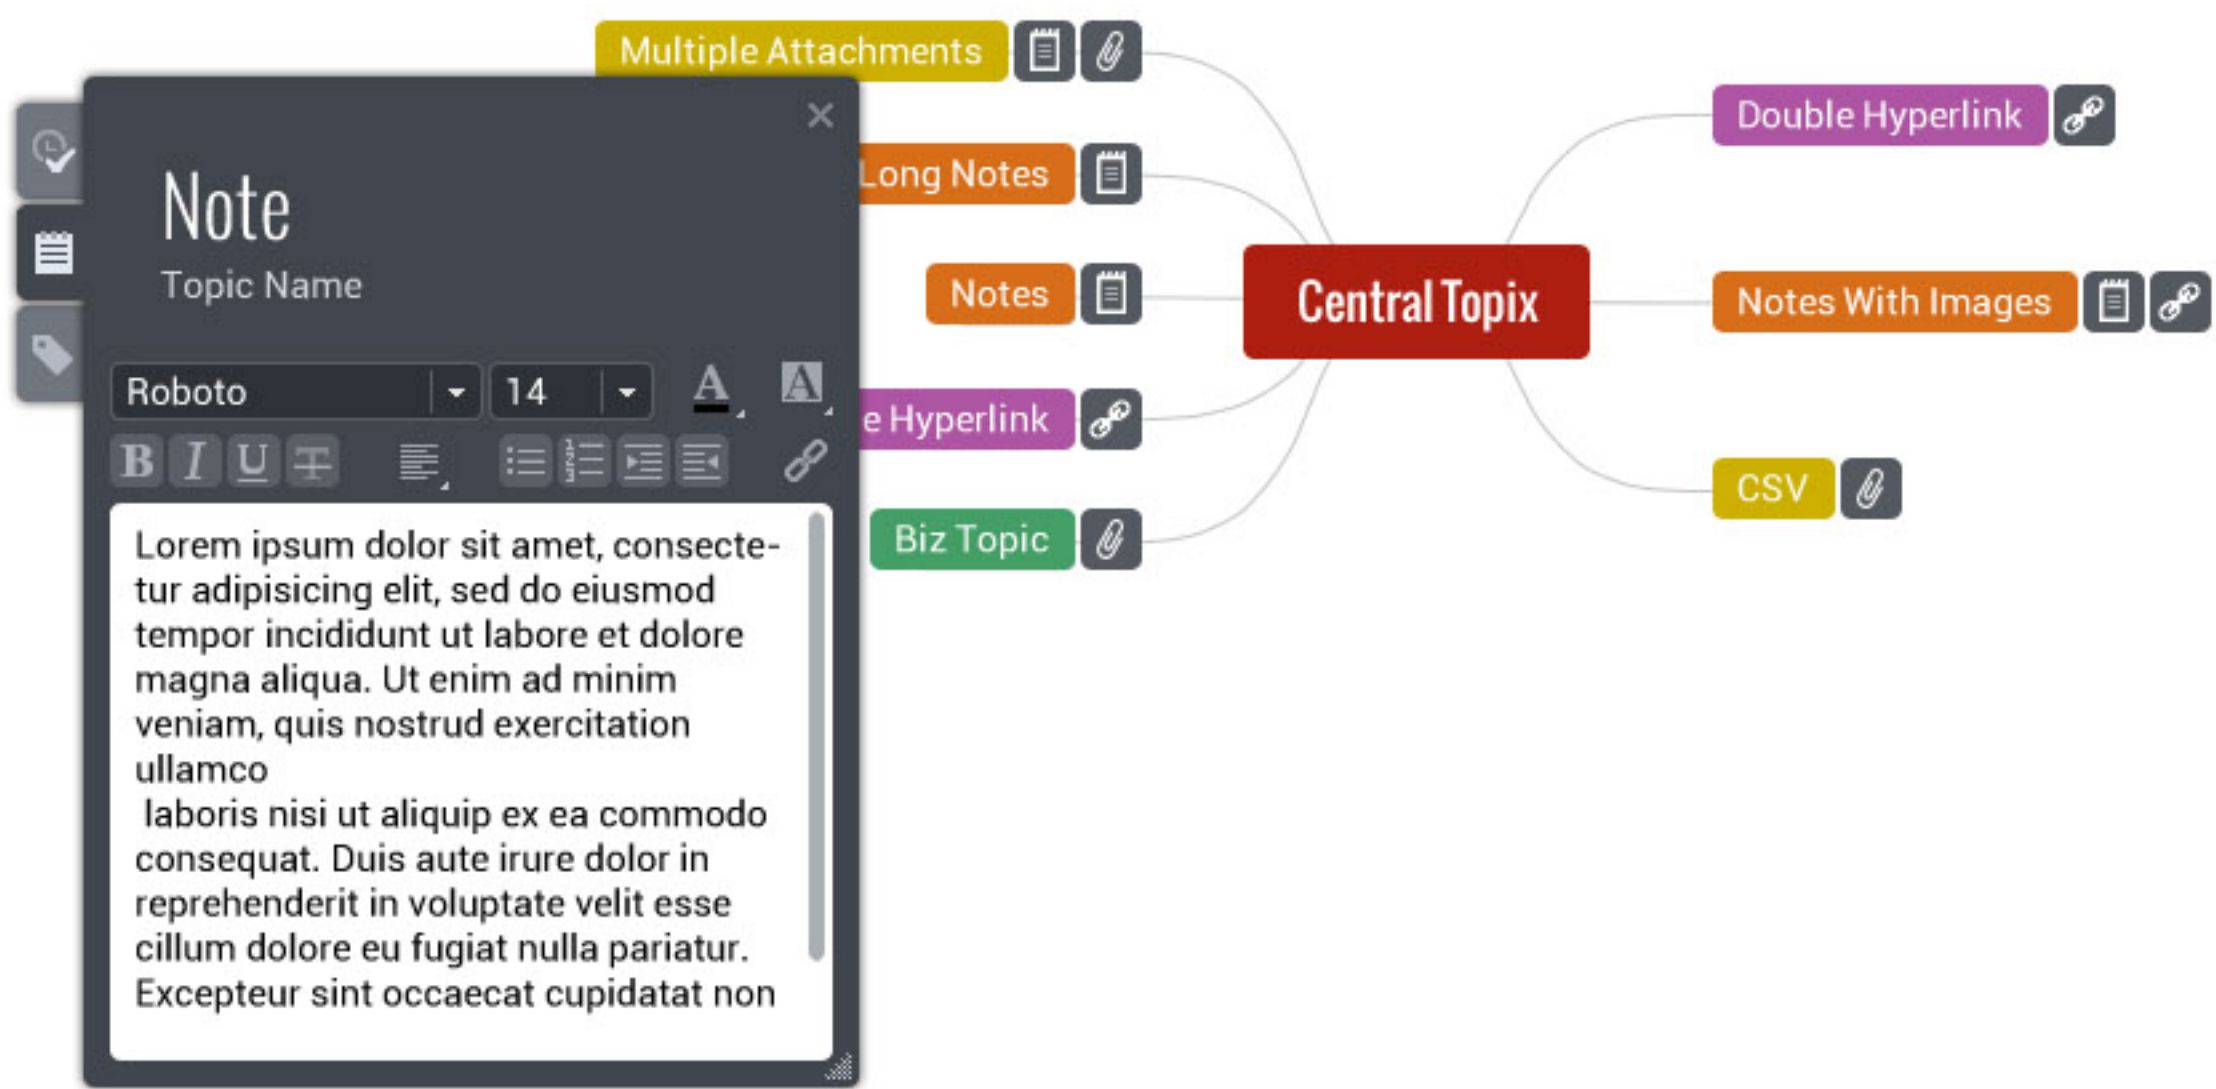

Resources:

Milestone

Show Task Info

Show years in Task Info

Filename.mmap

Note
Topic Name

Roboto 14

B I U [List Icons]