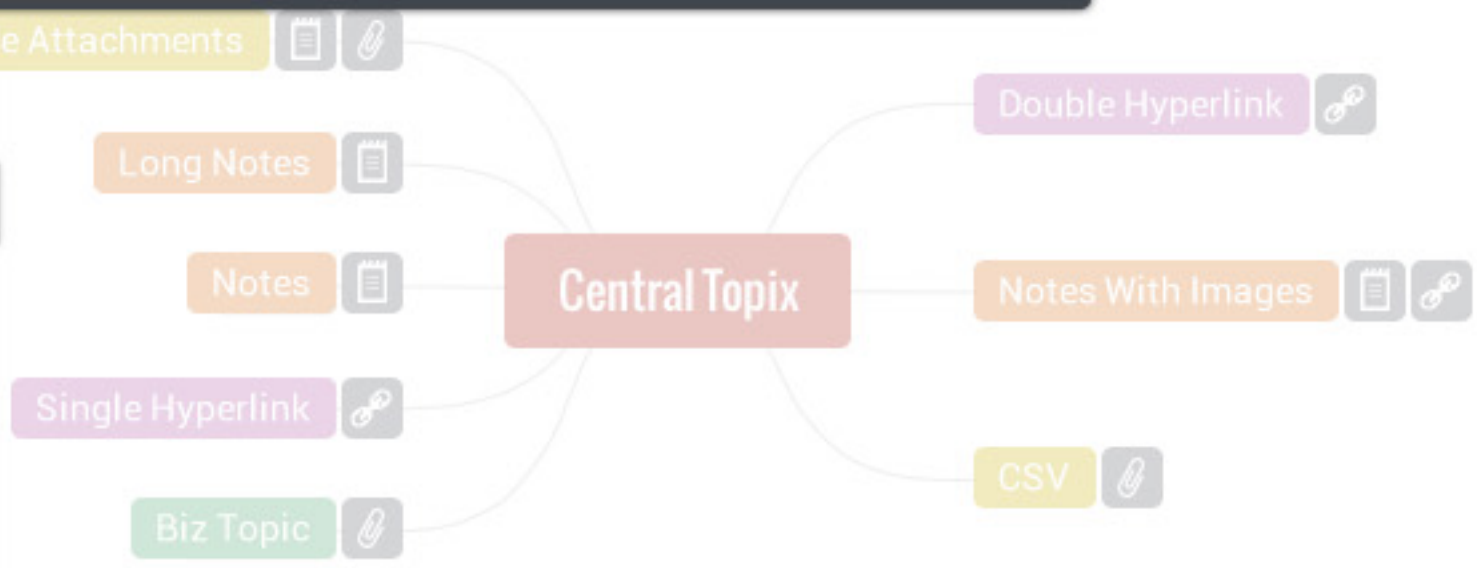

Show Task Info

Show years in Task Info

- Home
- Clipboard
- Trash
- Copy
- Paste
- Print
- Link
- Image
- Text
- Link
- Headphones
- Headphones
- B / U
- Eraser
- Eraser
- 12
- 12
- People
- People

Navigation icons: Home, Search, Hand, Print, Zoom in, Zoom out, Refresh, Close