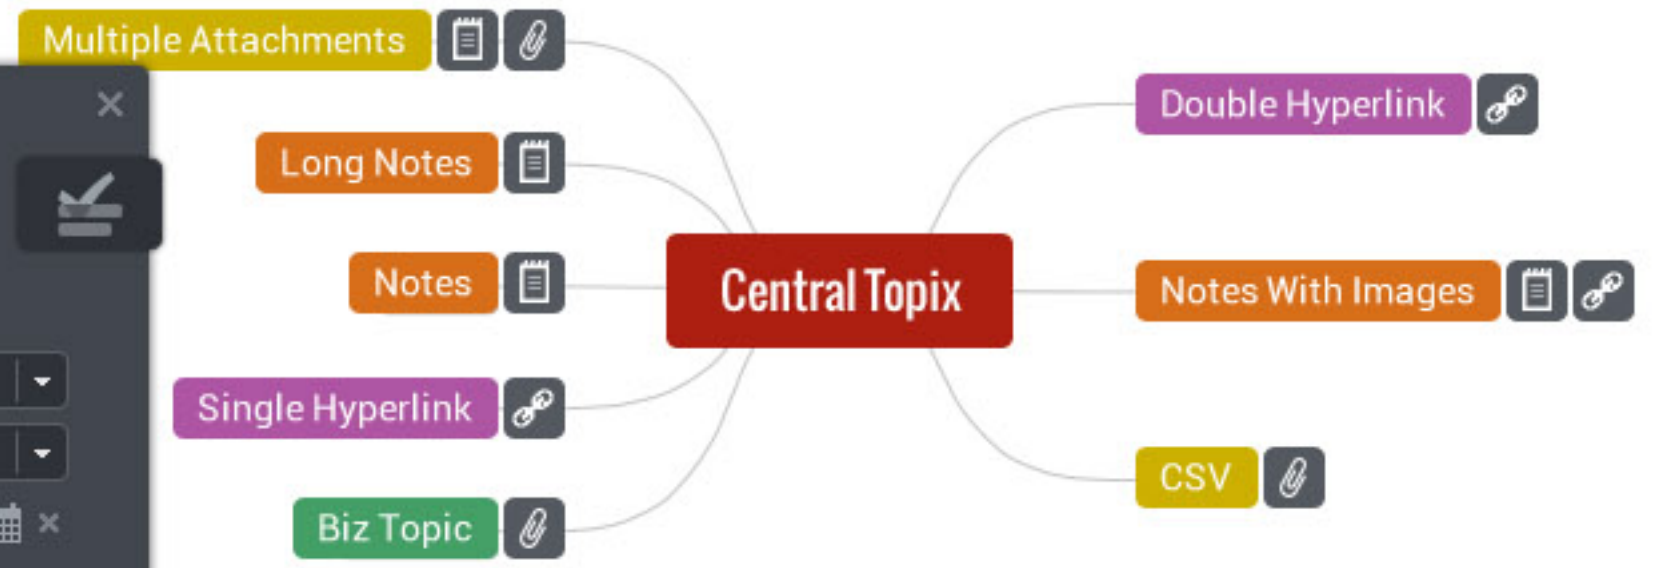

Filename.mmap

- Home icon
- Clipboard icon
- Trash icon
- Copy icon
- Paste icon
- Link icon
- Image icon
- Text icon
- Attachment icon
- Task icon
- Calendar icon
- Checklist icon
- Zoom icon
- Print icon
- Share icon
- Help icon

- Navigation icons: Home, Back, Forward, Refresh, Search, Print, Zoom In, Zoom Out

Task Info:

Topic Name

Priority: None

Progress: None

Start Date: 12/05/2013

Due Date:

Duration: 0 hour(s)

Resources:

☐ Milestone

☒ Show Task Info

☒ Show years in Task Info