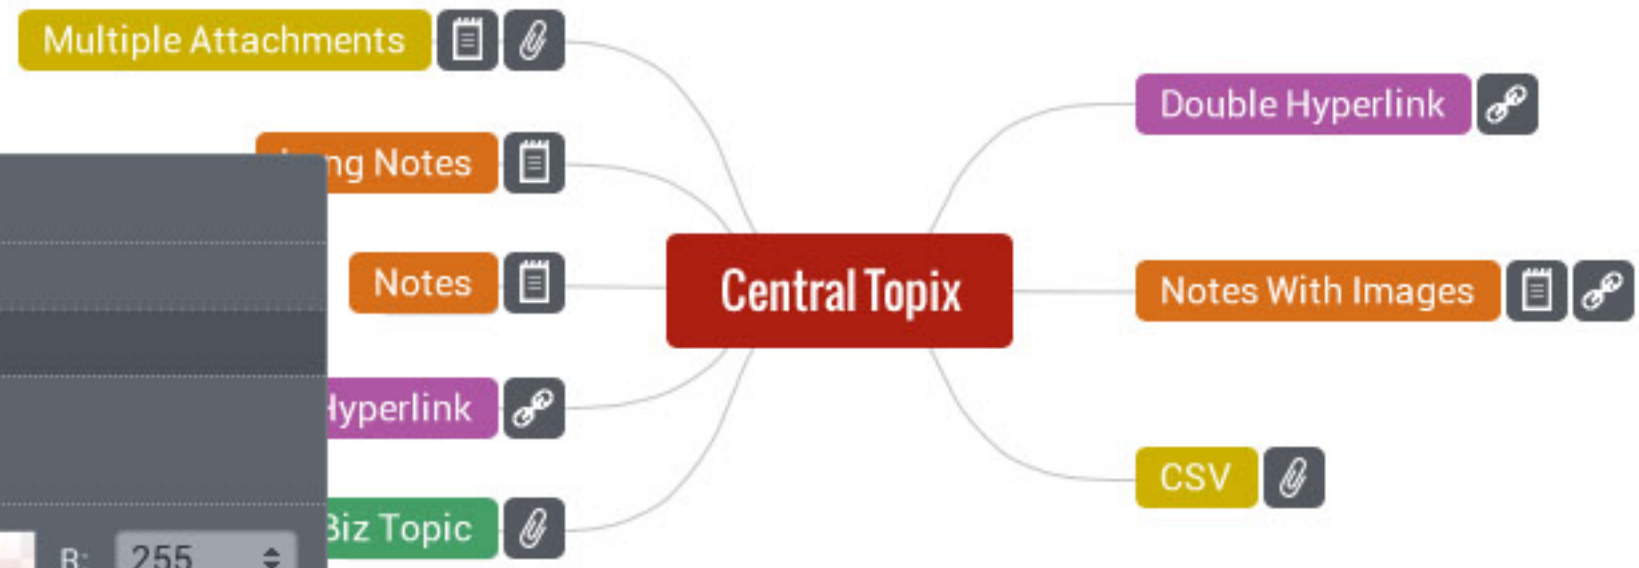

Filename.mmap

Navigation and view controls including zoom in (+), zoom out (-), pan (four arrows), and a vertical zoom slider.

Vertical toolbar with icons for home, add, palette, and various editing tools like copy, paste, delete, and link.

Color selection dialog box. It includes a color input field with the value '656565', a 'None' option, an 'Automatic' option with a mouse cursor, a 'Recent Color' section with color swatches, a color gradient and spectrum, and RGB/Alpha sliders (R: 255, G: 255, B: 255, A: 100%). It also features 'New' and 'Current' color swatches and an 'Apply' button.